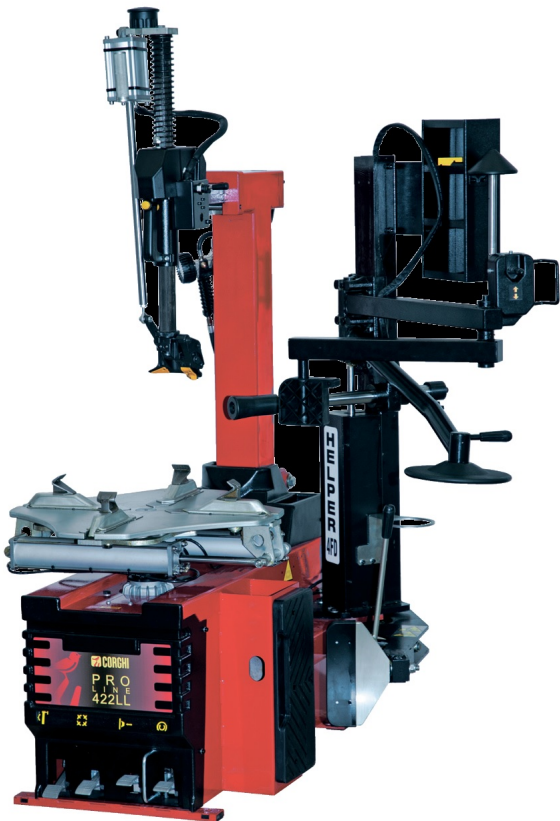

Proline 422LL