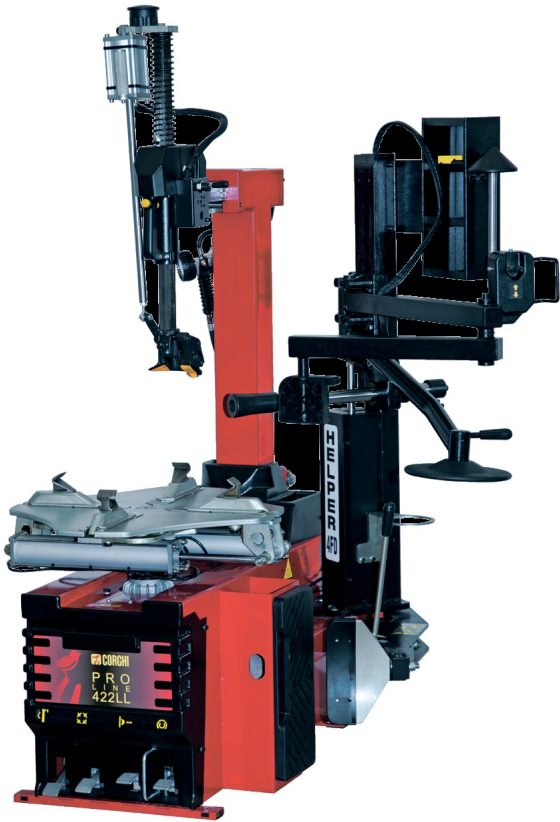

Proline 422LL