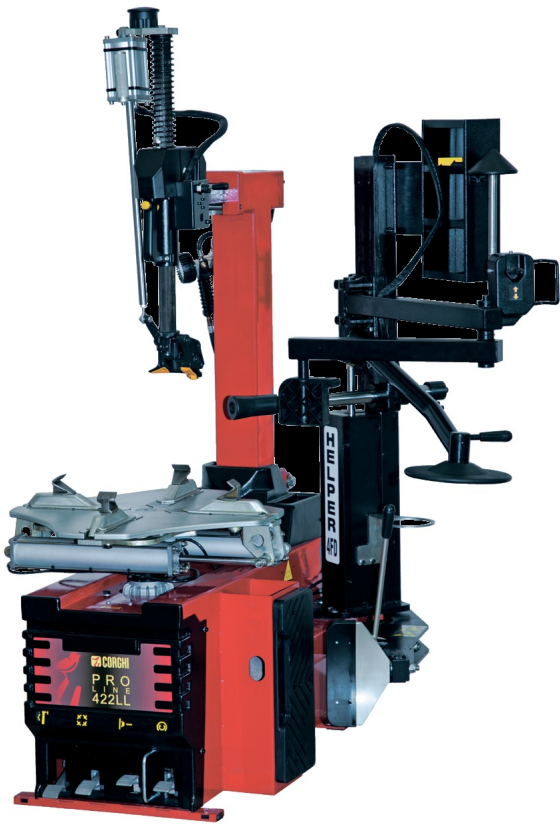

Proline 422LL